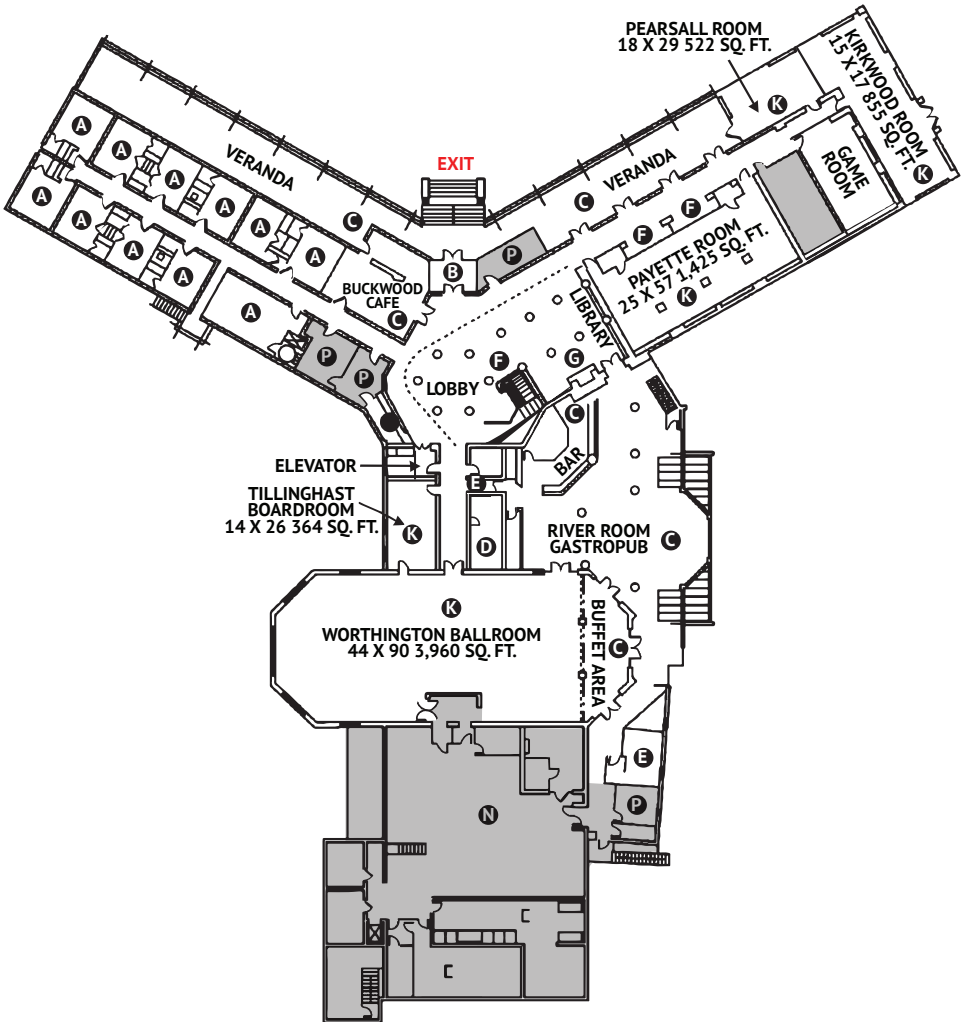

# First Floor

## The Shawnee Inn and Golf Resort

A	GUEST ROOMS	J	SPA SHAWNEE AND SALON
B	VESTIBULE	K	MEETING ROOMS
C	DINING	L	BUSINESS CENTER
D	WOMEN'S RESTROOM	M	COUNTRY CLUB LOCKER ROOMS
E	MEN'S RESTROOM	N	SERVICE AREA
F	MEETING BREAK AREA	P	ADMINISTRATIVE OFFICES
G	FIREPLACE - ACTIVITIES	Q	FITNESS CENTER
H	FRONT DESK	R	COAT ROOM